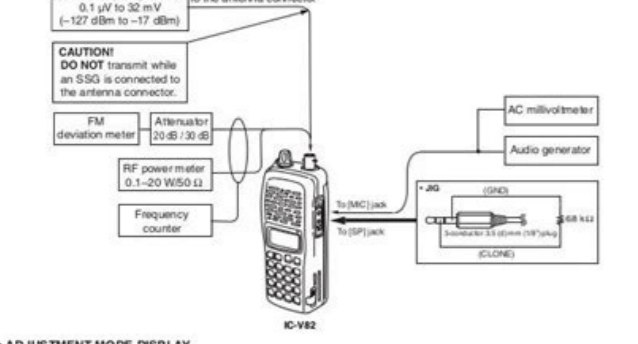

SECTION 5 ADJUSTMENT PROCEDURES

Is the 2018 chevy impala a good car. Is the 2017 chevy impala a good car. 2018 chevy impala user manual.