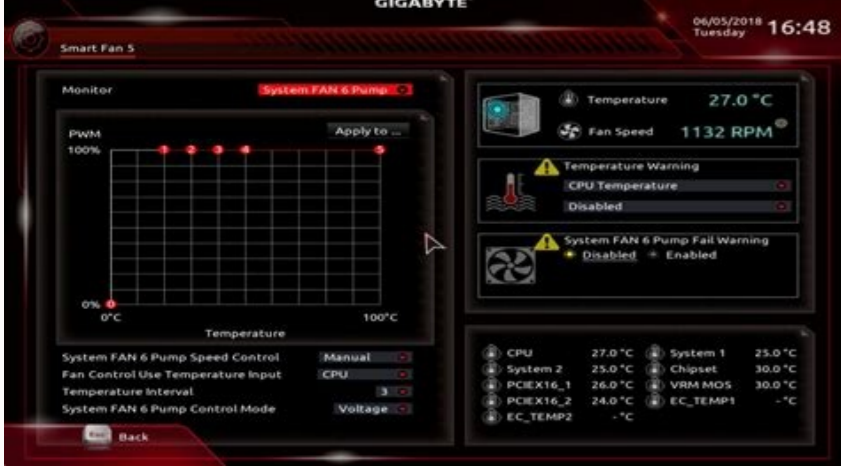

X570 aorus elite bios settings. X399 aorus gaming 7 bios update.