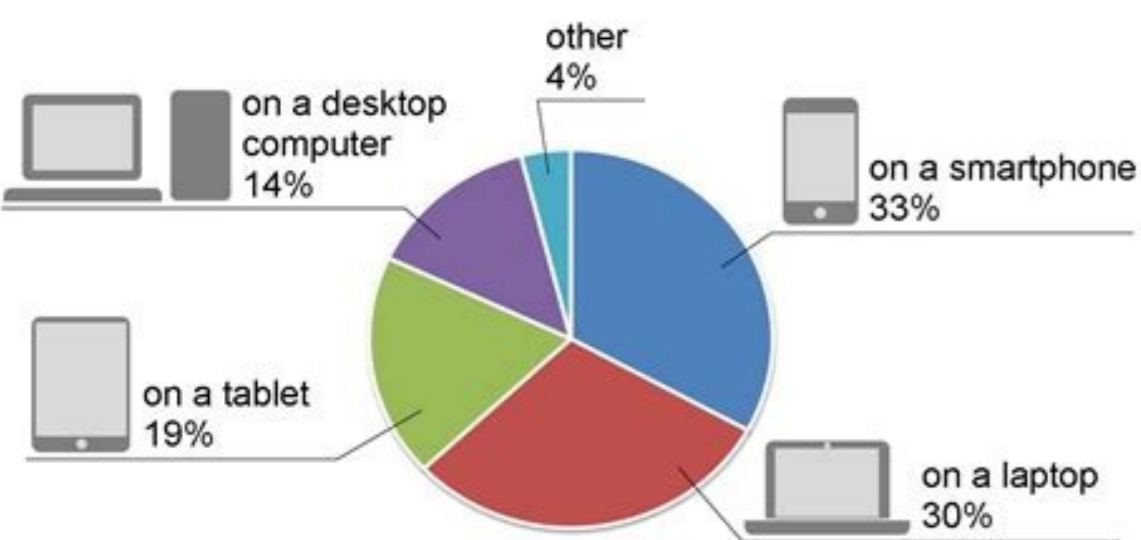

This graph shows the results of a survey in which people aged 16 and over were asked about their preferred devices for accessing the internet. The question referred to going online at home and in other places. Participants mentioned four main devices in their answers: a smartphone, a laptop, a tablet and a desktop computer.

From the pie chart it is clear that the majority of participants prefer to use smartphones and laptops, with just three per cent difference between the two. Nearly a third of participants prefer to go online with a smartphone. Thirty per cent like to use a laptop. A desktop computer accounts for fourteen per cent of users' preferred devices. Only a small minority prefer a device other than these main four.

In conclusion, since mobile and portable devices are the most popular choices, it is clear that many participants are accessing the internet outside their homes. The desktop computer is the least popular of the four main devices. In future, we can probably expect to see more and more people accessing the internet with smartphones as their preferred choice.

Top Tips for writing

1. Start by saying exactly what the pie chart shows. Avoid copying words in the question – use other words with the same or similar meanings.
2. Mention the survey question that participants answered.
3. Explain what the different sections of the pie chart refer to.
4. Describe the key findings shown in the chart.